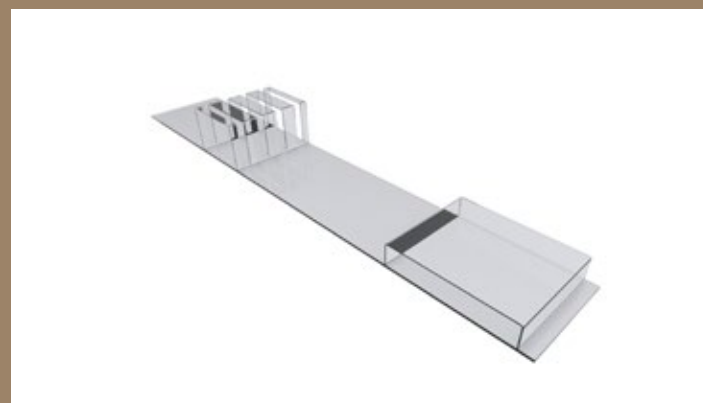

Accessorio porta coltelli in plexiglass
Accessory plexiglass knives block
Accesorio porta cuchillos de plexiglas